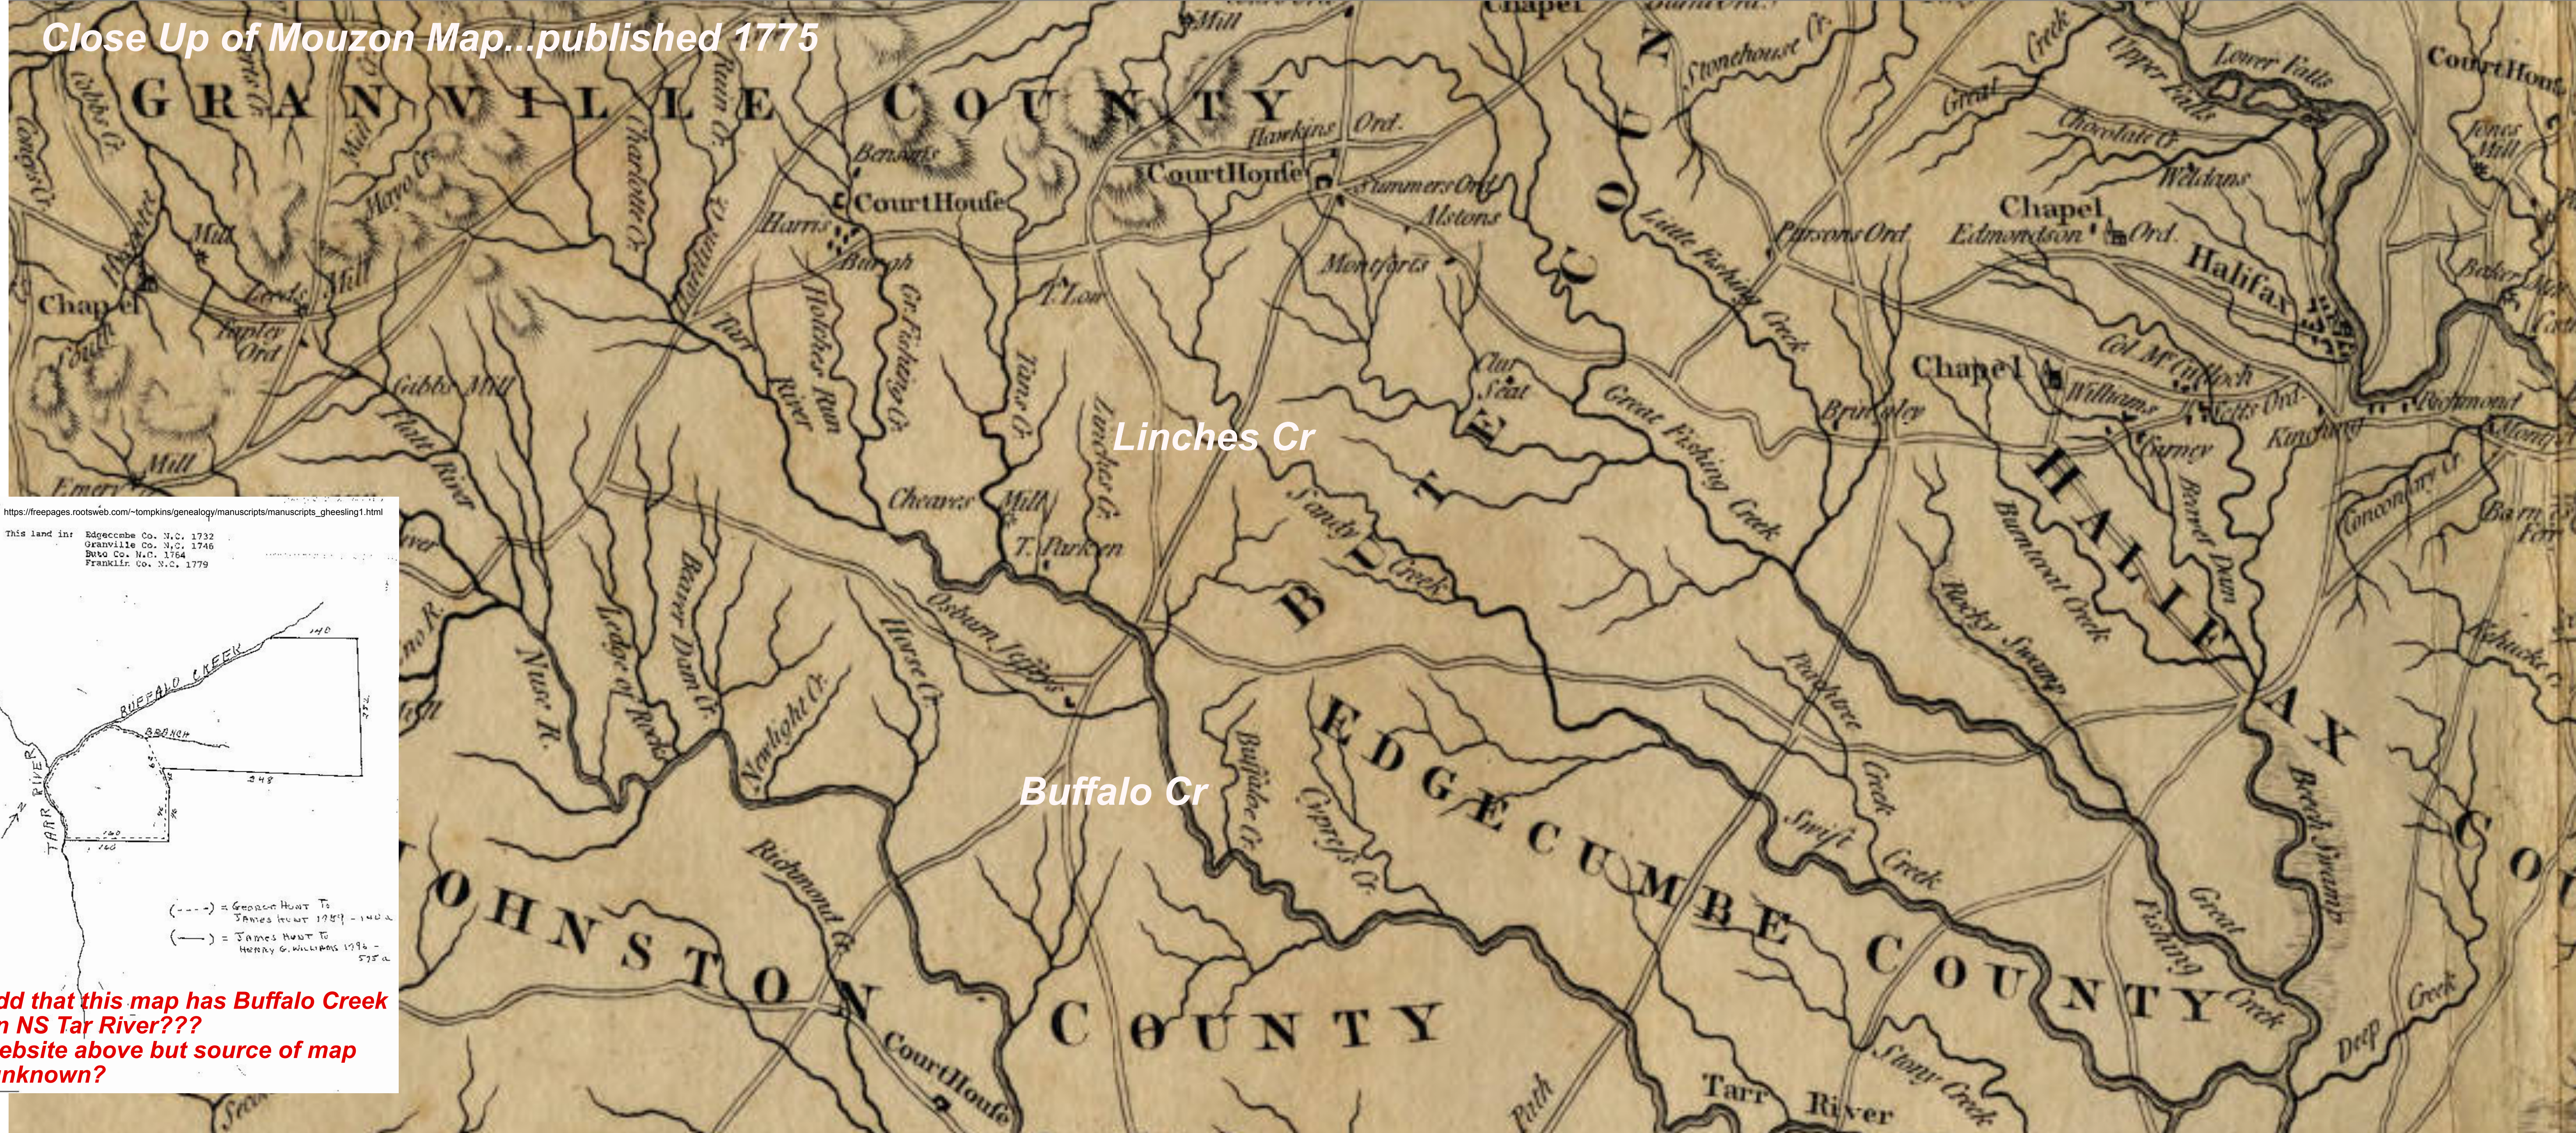

Close Up of Mouzon Map...published 1775

Linches Cr

Buffalo Cr

https://freepages.rootsweb.com/~tompkins/genealogy/manuscripts/manuscripts_gheesling1.html

This land in: Edgecombe Co. N.C. 1732
 Granville Co. N.C. 1746
 Bute Co. N.C. 1764
 Franklin Co. N.C. 1779

(---) = George Hart To James Hart 1789 - 140 a
 (—) = James Hart To Henry G. Williams 1796 - 575 a

odd that this map has Buffalo Creek on NS Tar River???
 website above but source of map unknown?