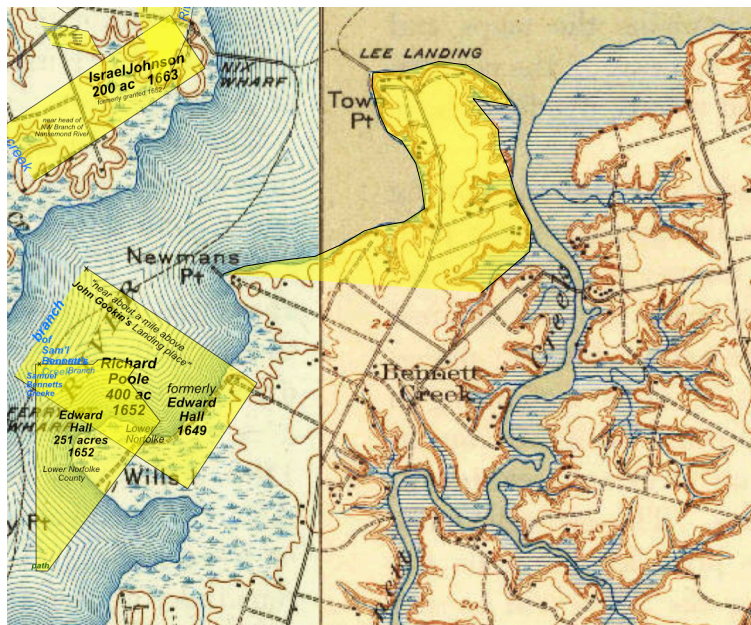

Title

Land grant 29 May 1635.

Creator

Parrott, John. grantee.

Creation Date

1635 - 0529

Description

Location: County location not given.

Description: 450 acres northerly upon the river of Nansemond & upon a Great Bay run.g from Parakete Point. .

Source: Land Office Patents No. 1, 1623-1643 (v.1 & 2), p. 170 (Reel 1).

Part of the index to the recorded copies of patents for land issued by the Secretary of the Colony serving as the colonial Land Office. The collection is housed in the Archives at the Library of

# John Parrott 450 ac 1635

begin x Northerly upon Nansemond river  
S into woods  
W upon a great bay  
S from Parakete point  
E towards a Creeke